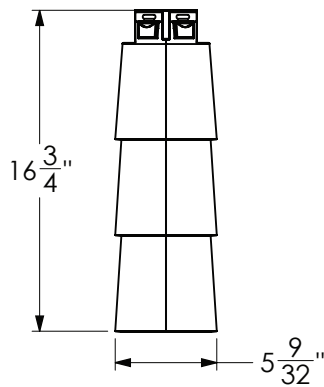

Beach House Shake[®]
The **Authentic** Composite Shingle

BEACH HOUSE SHAKE CORNER CLASSIC COLLECTION

FRONT ELEVATION

SIDE ELEVATION

PERSPECTIVE

Scale: 1:10

Revision Date: 02/12/2019

Derby Building Products
160, rue des Grands-Lacs
Saint-Augustin-de-Desmaures
Quebec CANADA G3A 2K1
(844) 698-2636
www.tandocomposites.com