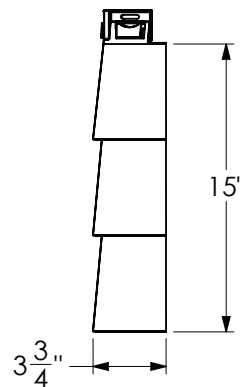

Beach House Shake[®]
The **Authentic** Composite Shingle

BEACH HOUSE SHAKE CORNER CLASSIC COLLECTION

FRONT ELEVATION

SIDE ELEVATION

PERSPECTIVE

Scale: 1:10

Revision Date: 02/12/2019

Derby Building Products
160, rue des Grands-Lacs
Saint-Augustin-de-Desmaures
Quebec CANADA G3A 2K1
(844) 698-2636
www.tandocomposites.com