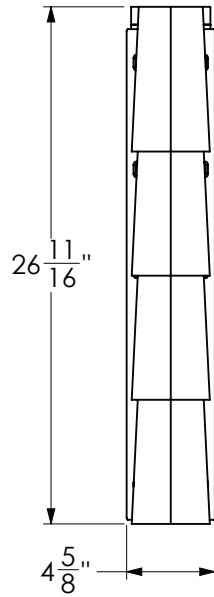

Beach House Shake[®]
The **Authentic** Composite Shingle

BEACH HOUSE SHAKE CORNER RUSTIC COLLECTION

FRONT ELEVATION

SIDE ELEVATION

PERSPECTIVE

Scale: 1:10

Revision Date: 04/30/2026

Derby Building Products
160, rue des Grands-Lacs
Saint-Augustin-de-Desmaures
Quebec CANADA G3A 2K1
(844) 698-2636
www.tandocomposites.com