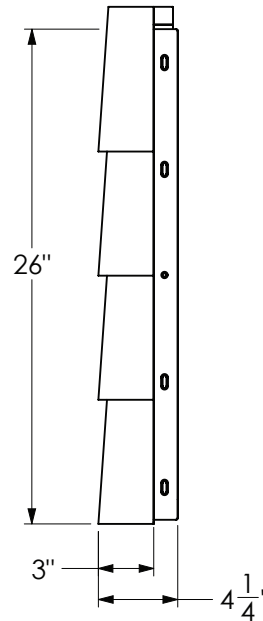

Beach House Shake[®]
The **Authentic** Composite Shingle

BEACH HOUSE SHAKE CORNER RUSTIC COLLECTION

FRONT ELEVATION

SIDE ELEVATION

PERSPECTIVE

Scale: 1:10

Revision Date: 04/30/2026

Derby Building Products
160, rue des Grands-Lacs
Saint-Augustin-de-Desmaures
Quebec CANADA G3A 2K1
(844) 698-2636
www.tandocomposites.com