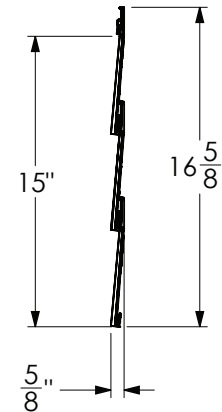

**BEACH HOUSE SHAKE PANEL
CLASSIC COLLECTION**

FRONT ELEVATION

SIDE ELEVATION

PERSPECTIVE

Scale: 1:10

Revision Date: 02/12/2019

Derby Building Products
160, rue des Grands-Lacs
Saint-Augustin-de-Desmaures
Quebec CANADA G3A 2K1
(844) 698-2636
www.tandocomposites.com