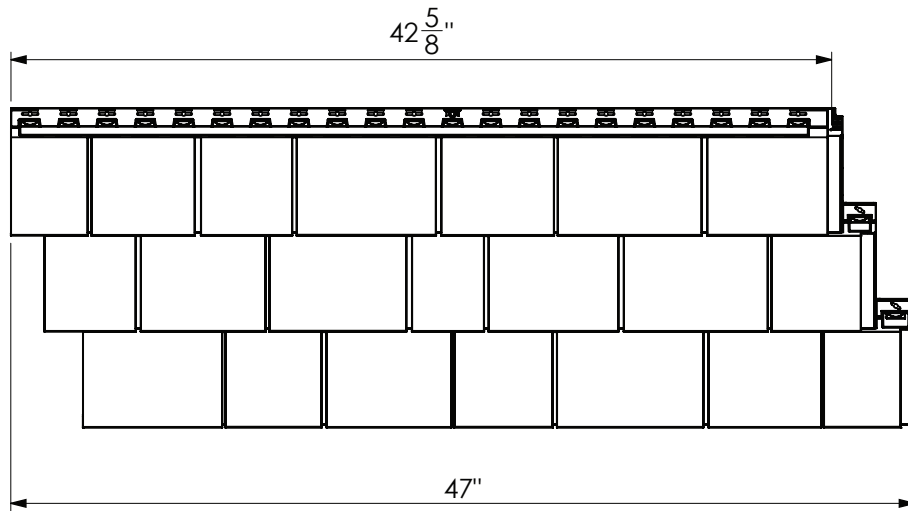

**BEACH HOUSE SHAKE PANEL
CLASSIC COLLECTION**

FRONT ELEVATION

SIDE ELEVATION

PERSPECTIVE

Scale: 1:10

Revision Date: 02/12/2019

Derby Building Products
160, rue des Grands-Lacs
Saint-Augustin-de-Desmaures
Quebec CANADA G3A 2K1
(844) 698-2636
www.tandocomposites.com

Available Colors:
 Atlantica
 Hatteras
 Pacifica
 Sandcastle

NOTES:
1. INSTALLATION TO BE COMPLETED IN ACCORDANCE WITH MANUFACTURER'S SPECIFICATIONS.
2. DO NOT SCALE PRINTED DRAWING.
3. THIS DRAWING IS INTENDED FOR USE BY ARCHITECTS, ENGINEERS, CONTRACTORS, CONSULTANTS AND DESIGN PROFESSIONALS FOR PLANNING PURPOSES ONLY.
4. THESE DRAWINGS ARE PUBLISHED AS AN INFORMATION GUIDE ONLY. THEY DO NOT CONTAIN FULL DETAILS REQUIRED FOR CONSTRUCTION AND MUST BE READ IN CONJUNCTION WITH INSTALLATION INSTRUCTIONS ON WWW.TANDOCOMPOSITES.COM.